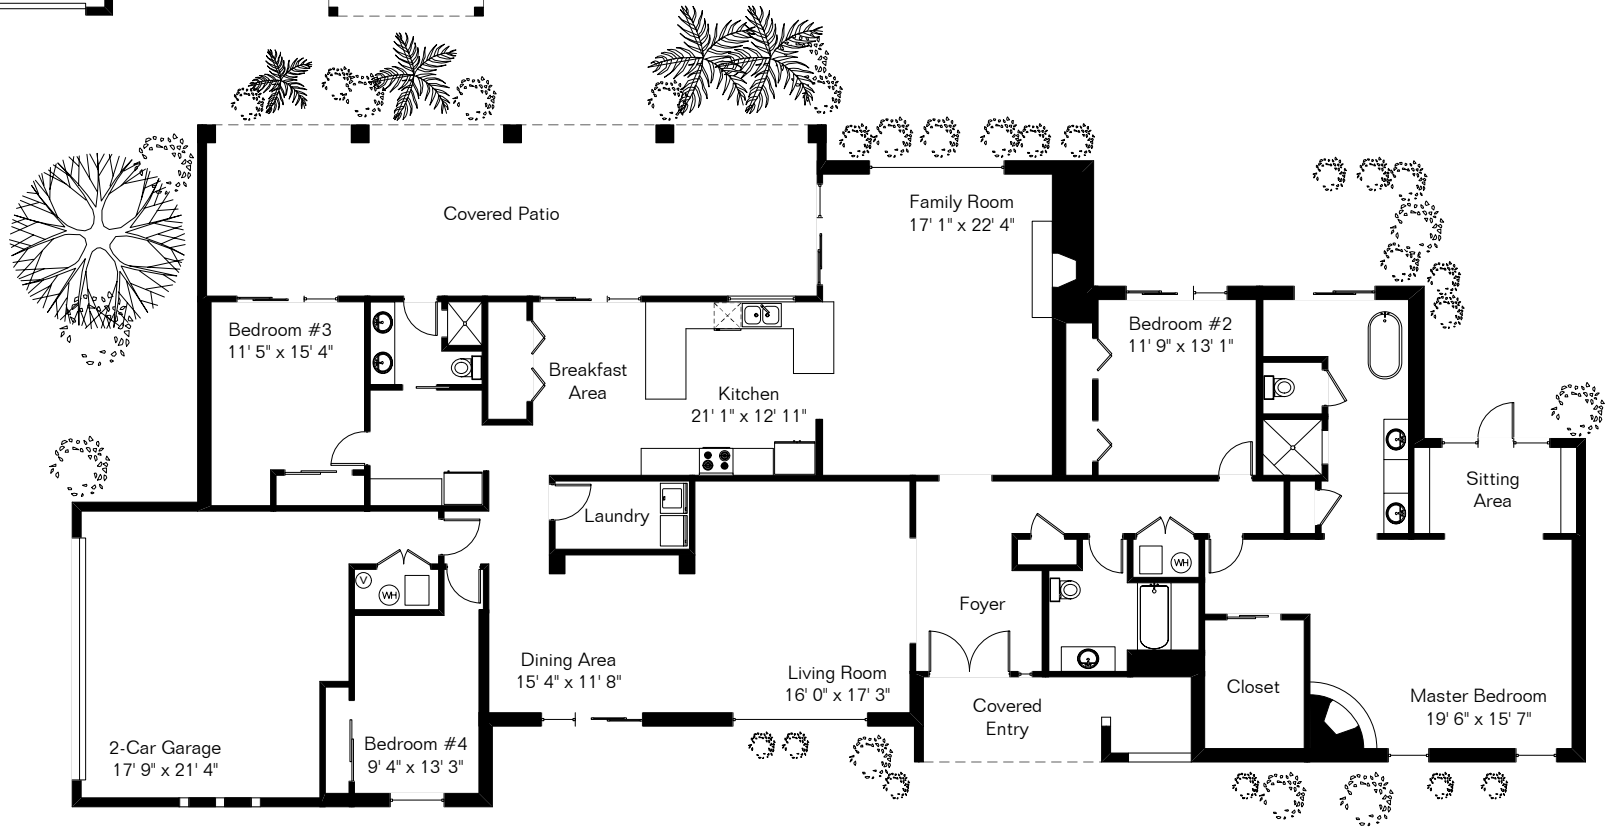

6398 E Paseo Otono

The square footages and room size information are deemed to be reliable but are not guaranteed and should be independently verified. This drawing is for marketing purposes only.

Gazebo with
Outdoor Kitchen
10' 2" x 10' 2"

Pool
Area

Site Visit October 2020

0 ft. 6 ft. 10 ft. 20 ft.

Copyright 2021 Floor Plans First! LLC
All Rights Reserved.

Living Area 3,264 Sq Ft
Garage 1,253 Sq Ft

Floor Plans First!
See the Floor Plan First!